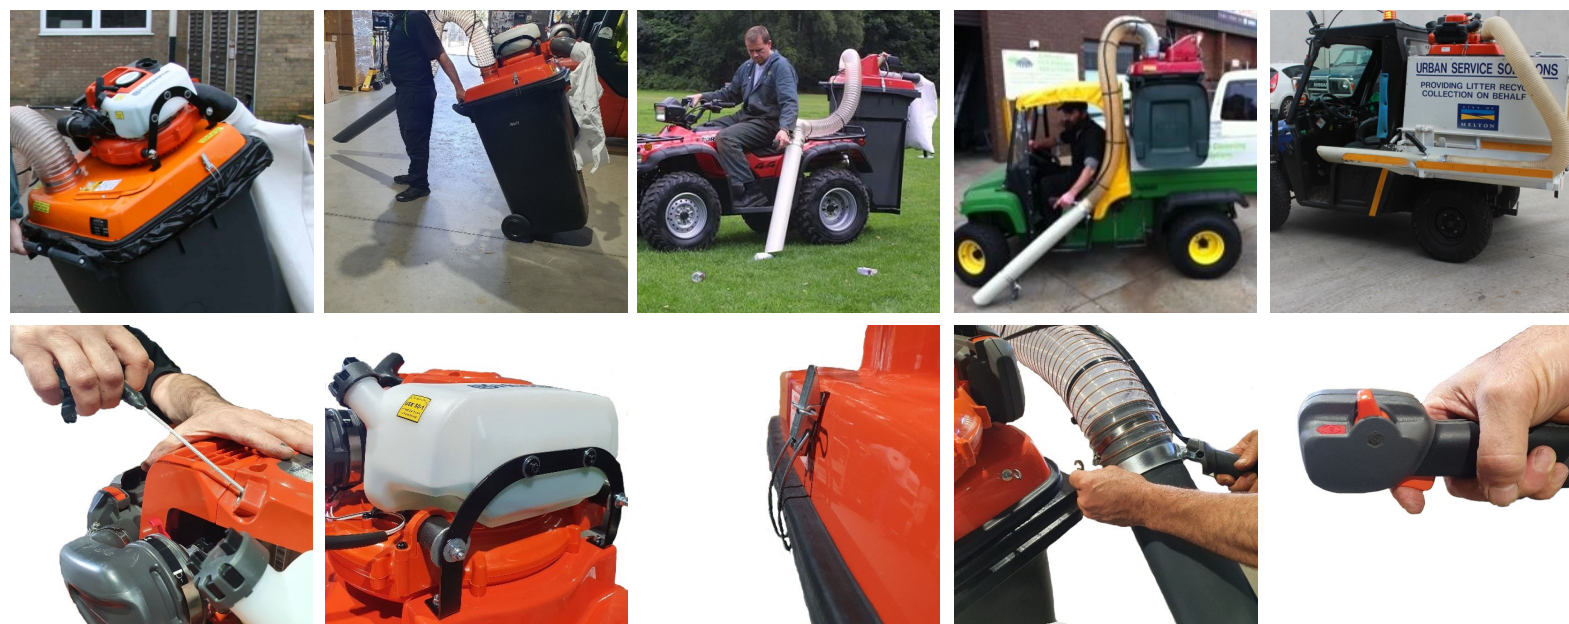

# Wheelie Bin Vacuum 240-125-HV

The Wheelie Bin Vac 240-125-HV is a pedestrian vacuum litter collector that is fitted with a powerful 2 stroke 64cc Husqvarna engine, a 125mm suction hose,

## Features

Eliminates manual litter picking

76 dba

Washable filter bag

Collects into plastic bag liners (optional)

Vacuum hand speed control

2450 cfm

Clean vacuum fan system

Simple to operate & service

Easy to move around